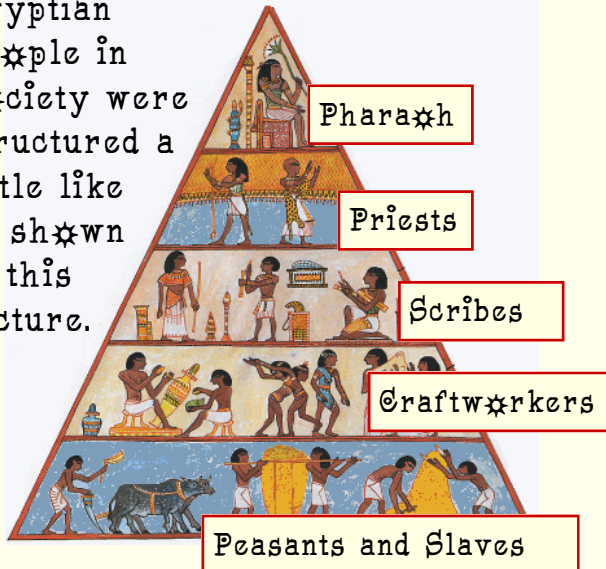

Pharaohs

Rulers of Ancient Egypt were called pharaohs. The word 'pharaoh' means great house. The pharaoh was the most powerful person in Egypt and some people considered him a god.

Ramses II ruled Egypt for over 60 years. In that time he fathered 156 children! He was a brave soldier and a great builder.

Society

Egyptian people in society were structured a little like is shown in this picture.

The River Nile was very important to the Egyptians. It provided water for drinking and for crops.

The Great Sphinx at Giza guards the Great Pyramids. It has the body of a lion and the face of a human.

Hieroglyphs

Ancient Egyptians used a system of picture writing called hieroglyphics. Each hieroglyph represented an object or letter. There were about 700 different hieroglyphs.

THE HIEROGLYPHIC ALPHABET